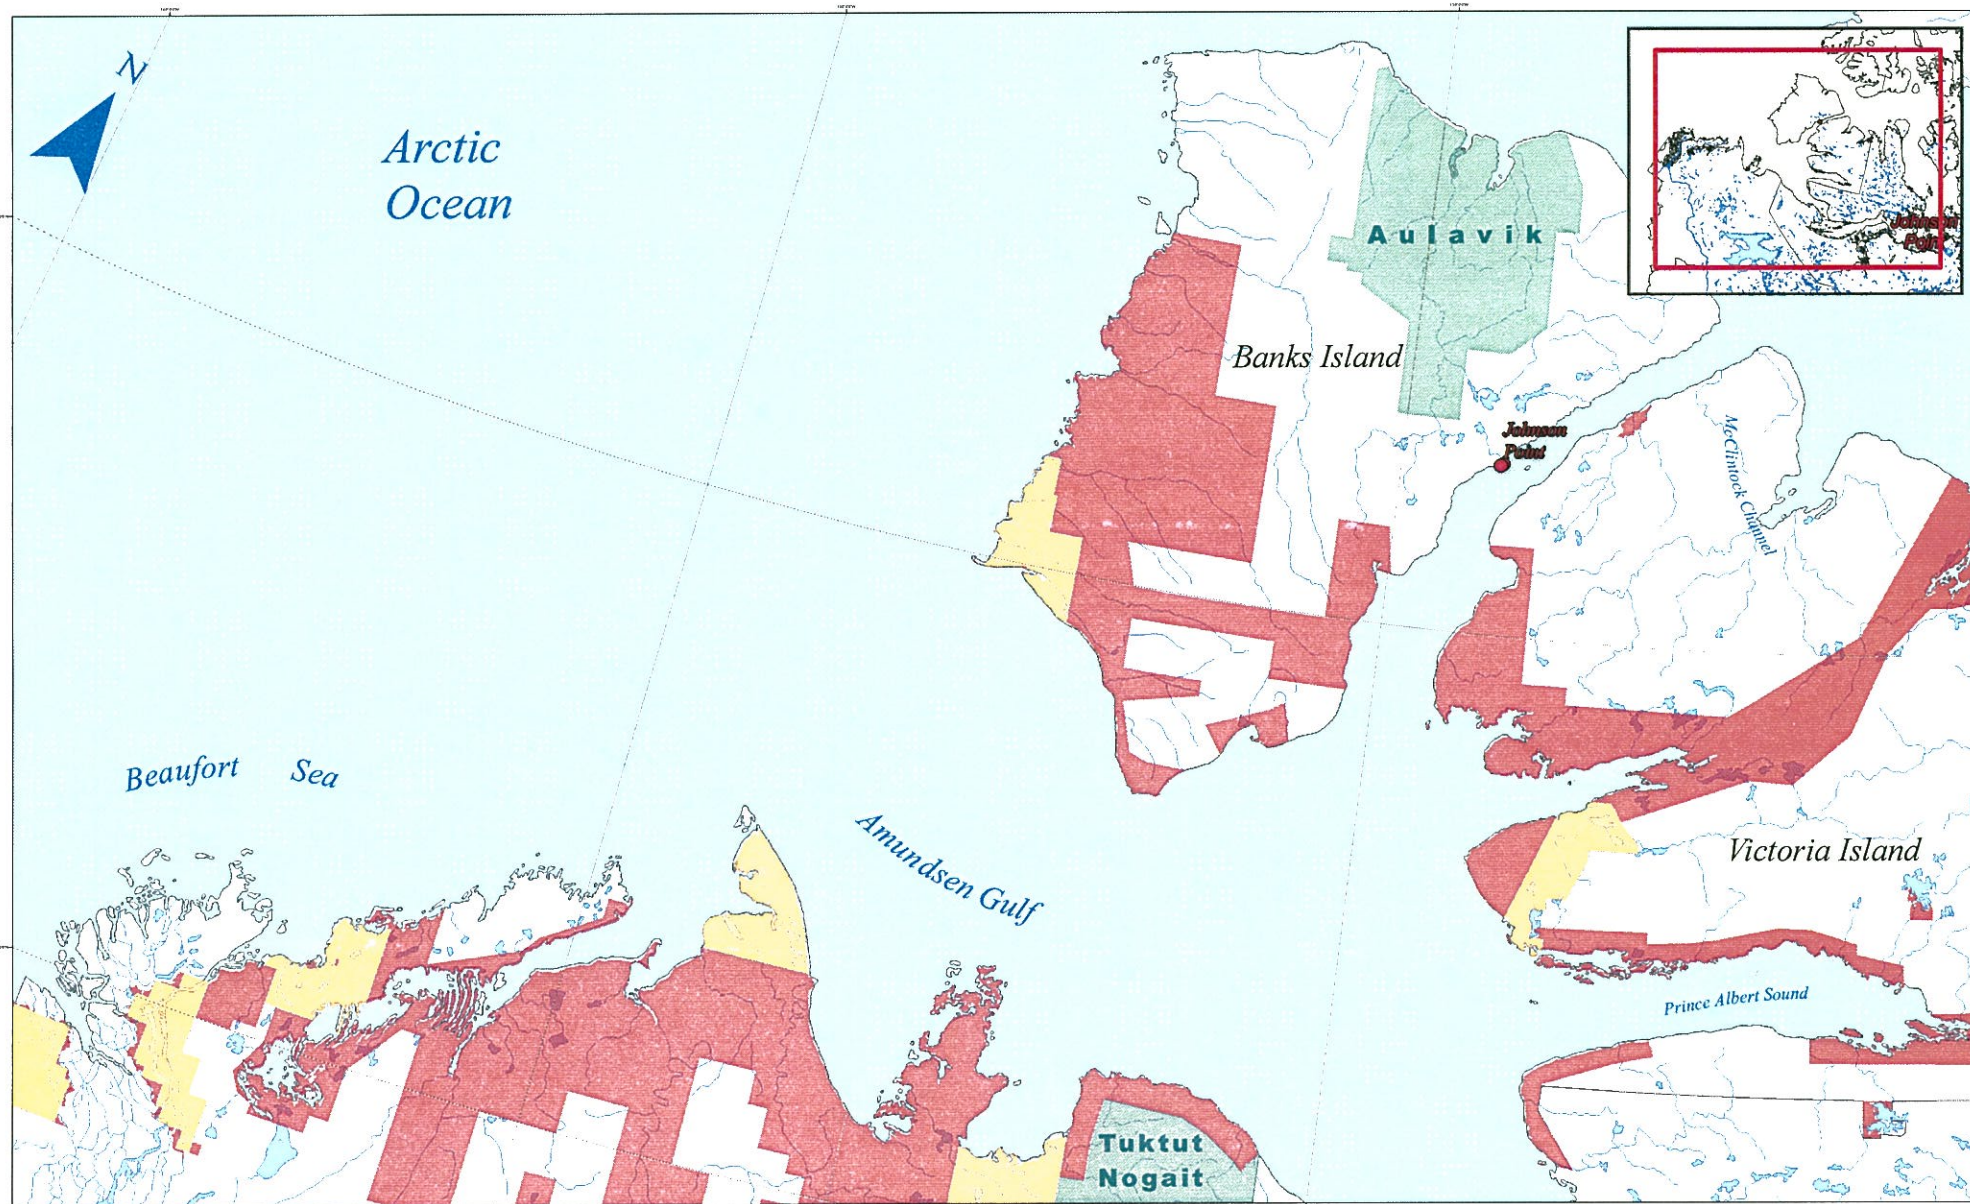

Figure 1 - Johnson Point and Surrounding Communities

Legend

- ★ Communities
- Inuvialuit Region
- National Parks
- Inuvialuit Titled Lands

Classification:

- Surface
- Subsurface

This Document was developed by the Information Management Group of Indian and Northern Affairs
 Document Location: H:\Working_Data\ArcMap_Projects\CARD\CONTAMINATED_SITES\Johnson_Point_JoeIG_new.mxd
 Creation Date: January 19th, 2008
 FOR VISUAL AND ILLUSTRATIVE PURPOSES ONLY

Indian and Northern Affairs Canada
 Contaminants and Remediation Directorate

Figure 2 - Johnson Point and Surrounding Area

This Document was developed by the Information Management Group of Indian and Northern Affairs
 Document Location:
 H:\Working_Data\ArcMap_Projects\CARD\CONTAMINATED_SITES\Johnson_Point_250K JoelG.mxd
 Creation Date:
 January 19th, 2008
 FOR VISUAL AND ILLUSTRATIVE PURPOSES ONLY

Indian and Northern Affairs Canada
 Affaires indiennes et du Nord Canada
 Contaminants and Remediation Directorate

Figure 3 - Johnson Point Detailed Site Plan

Figure 4 - Johnson Point Soil Excavation Plan