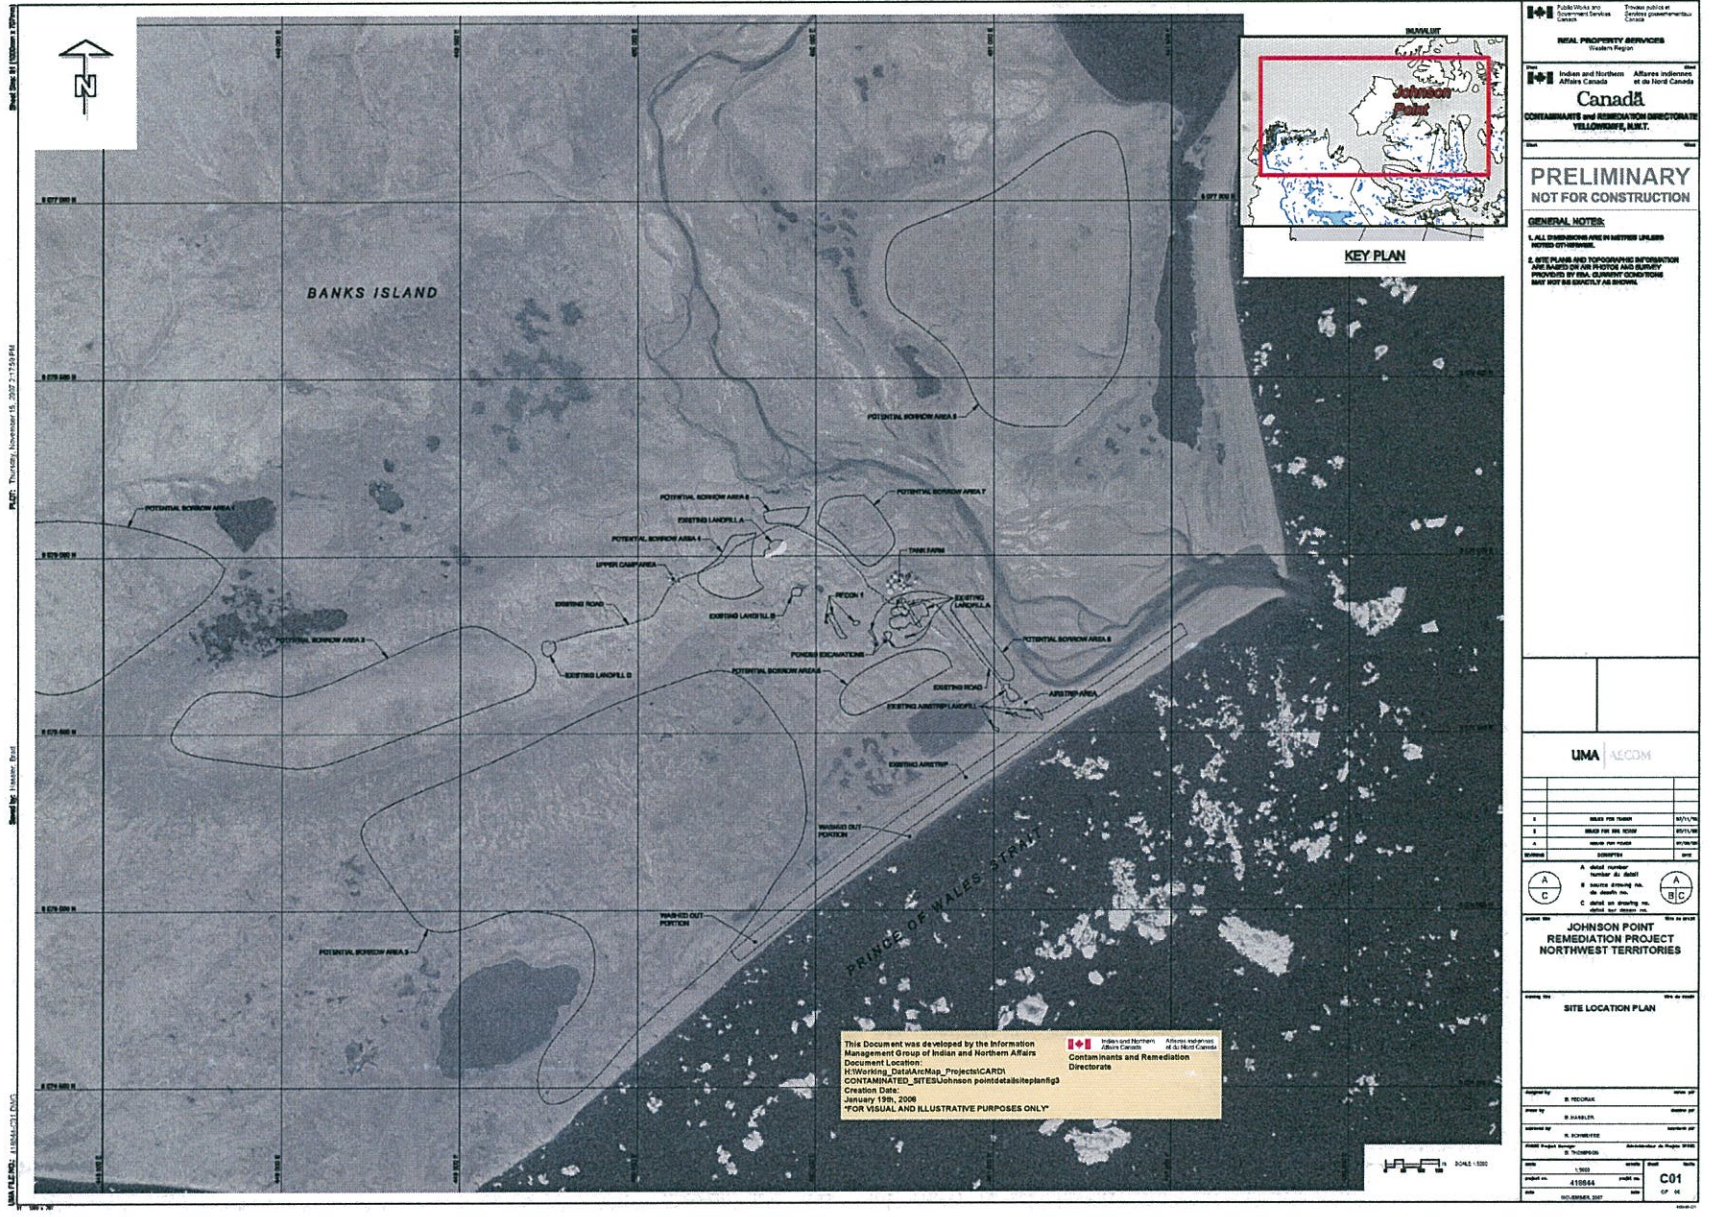

Figure 1 - Johnson Point and Surrounding Communities

Legend

- ★ Communities
- Inuvialuit Region
- National Parks
- Inuvialuit Titled Lands

Classification:

- Surface
- Subsurface

This Document was developed by the Information Management Group of Indian and Northern Affairs
 Document Location: H:\Working_Data\ArcMap_Projects\CARD\CONTAMINATED_SITES\Johnson_Point_JoeIG_new.mxd
 Creation Date: January 19th, 2008
 FOR VISUAL AND ILLUSTRATIVE PURPOSES ONLY

Indian and Northern Affairs Canada
 Contaminants and Remediation Directorate

Figure 2 - Johnson Point and Surrounding Area

This Document was developed by the Information Management Group of Indian and Northern Affairs
 Document Location:
 H:\Working_Data\ArcMap_Projects\CARD\CONTAMINATED_SITES\Johnson_Point_250K JoelG.mxd
 Creation Date:
 January 19th, 2008
 FOR VISUAL AND ILLUSTRATIVE PURPOSES ONLY

Indian and Northern Affairs Canada
 Affaires indiennes et du Nord Canada
 Contaminants and Remediation Directorate

Figure 3 - Johnson Point Detailed Site Plan

Figure 4 - Johnson Point Soil Excavation Plan